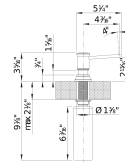

EMPRESSA SOAP DISPENSER,
SKU 442516 442517 442518
442519
brass PVD

Design and Planning Tips

Size: 1-³/₈"
Outside Diameter: 1"
Reservoir: approx. 12 oz.

Warranty

BLANCO offers a limited lifetime warranty on all sinks and faucets, as well as a one-year warranty on all custom accessories.