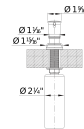

EMPRESSA SOAP DISPENSER,
SKU 442516 442517 442518
442519
brass PVD

Design and Planning Tips

Size: 1-³/₈"
Outside Diameter: 1"
Reservoir: approx. 12 oz.

Warranty

BLANCO offers a limited lifetime warranty on all sinks and faucets, as well as a one-year warranty on all custom accessories.